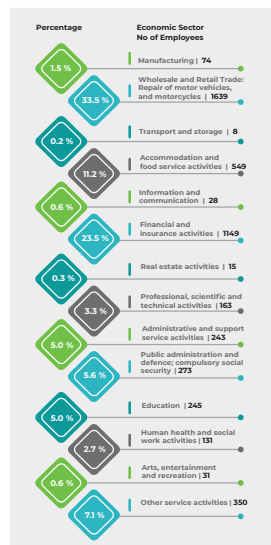

2021 Bellville CBD: Retail by numbers

The Bellville Central Business District (CBD) stretches 1,2 square kilometres. During 2021, we conducted a survey to find out more about the retail and commercial activities that support the CBD as an active and busy commercial centre. We wanted to gain a better understanding of what activities take place there, including employment data.

01 Business types in Numbers

02 Percentages of Businesses in different sectors:

03 Employment

04 Percentage employment in different sectors

05 Year-on-year comparison of business activities in the CBD

06 Household brands located in Bellville CBD:

Shoprite | Clicks | Ackerman's | PEP | Truworths | Foschini | American Swiss | Markhams | Pick 'n Pay
Sportscene | Jumbo | KFC | The Fix | Mr Price | Sleepmaster | Bradlows | OK Furniture | Lewis | Brito's | Footgear
Choice Clothing | Toyota | Exact | Jet