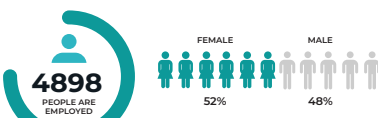

2021 Bellville CBD: Retail by numbers

The Bellville Central Business District (CBD) stretches 1,2 square kilometres. During 2021, we conducted a survey to find out more about the retail and commercial activities that support the CBD as an active and busy commercial centre. We wanted to gain a better understanding of what activities take place there, including employment data.

01 Business types in Numbers

02 Percentages of Businesses in different sectors:

03 Employment

04 Percentage employment in different sectors

05 Year-on-year comparison of business activities in the CBD

06 Household brands located in Bellville CBD:

Shoprite | Clicks | Ackerman's | PEP | Truworths | Foschini | American Swiss | Markhams | Pick 'n Pay
Sportscene | Jumbo | KFC | The Fix | Mr Price | Sleepmaster | Bradlows | OK Furniture | Lewis | Brito's | Footgear
Choice Clothing | Toyota | Exact | Jet