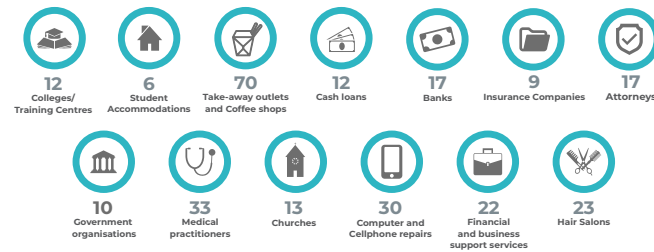

# 2021 Bellville CBD: Retail by numbers

The Bellville Central Business District (CBD) stretches 1,2 square kilometres. During 2021, we conducted a survey to find out more about the retail and commercial activities that support the CBD as an active and busy commercial centre. We wanted to gain a better understanding of what activities take place there, including employment data.

## 01 Business types in Numbers

## 02 Percentages of Businesses in different sectors:

## 06 Household brands located in Bellville CBD:

Shoprite | Clicks | Ackerman's | PEP | Truworths | Foschini | American Swiss | Markhams | Pick 'n Pay  
Sportscene | Jumbo | KFC | The Fix | Mr Price | Sleepmaster | Bradlows | OK Furniture | Lewis | Brito's | Footgear  
Choice Clothing | Toyota | Exact | Jet