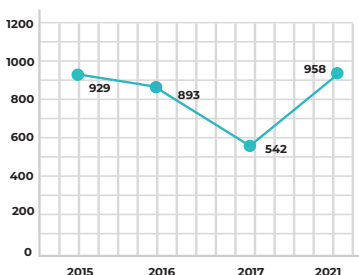

05 Year-on-year comparison of business activities in the CBD

06 Household brands located in Bellville CBD:

Shoprite | Clicks | Ackerman's | PEP | Truworths | Foschini | American Swiss | Markhams | Pick 'n Pay
Sportscene | Jumbo | KFC | The Fix | Mr Price | Sleepmaster | Bradlows | OK Furniture | Lewis | Brito's | Footgear
Choice Clothing | Toyota | Exact | Jet