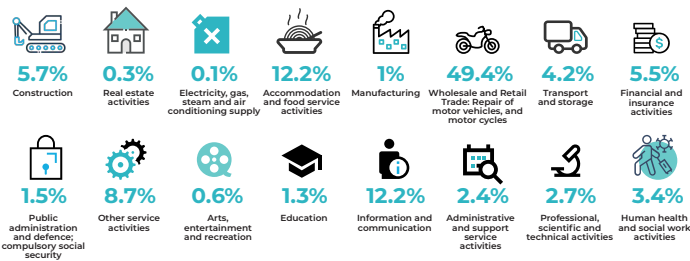

# 2021 Bellville CBD: Retail by numbers

The Bellville Central Business District (CBD) stretches 1,2 square kilometres. During 2021, we conducted a survey to find out more about the retail and commercial activities that support the CBD as an active and busy commercial centre. We wanted to gain a better understanding of what activities take place there, including employment data.

## 01 Business types in Numbers

## 02 Percentages of Businesses in different sectors: